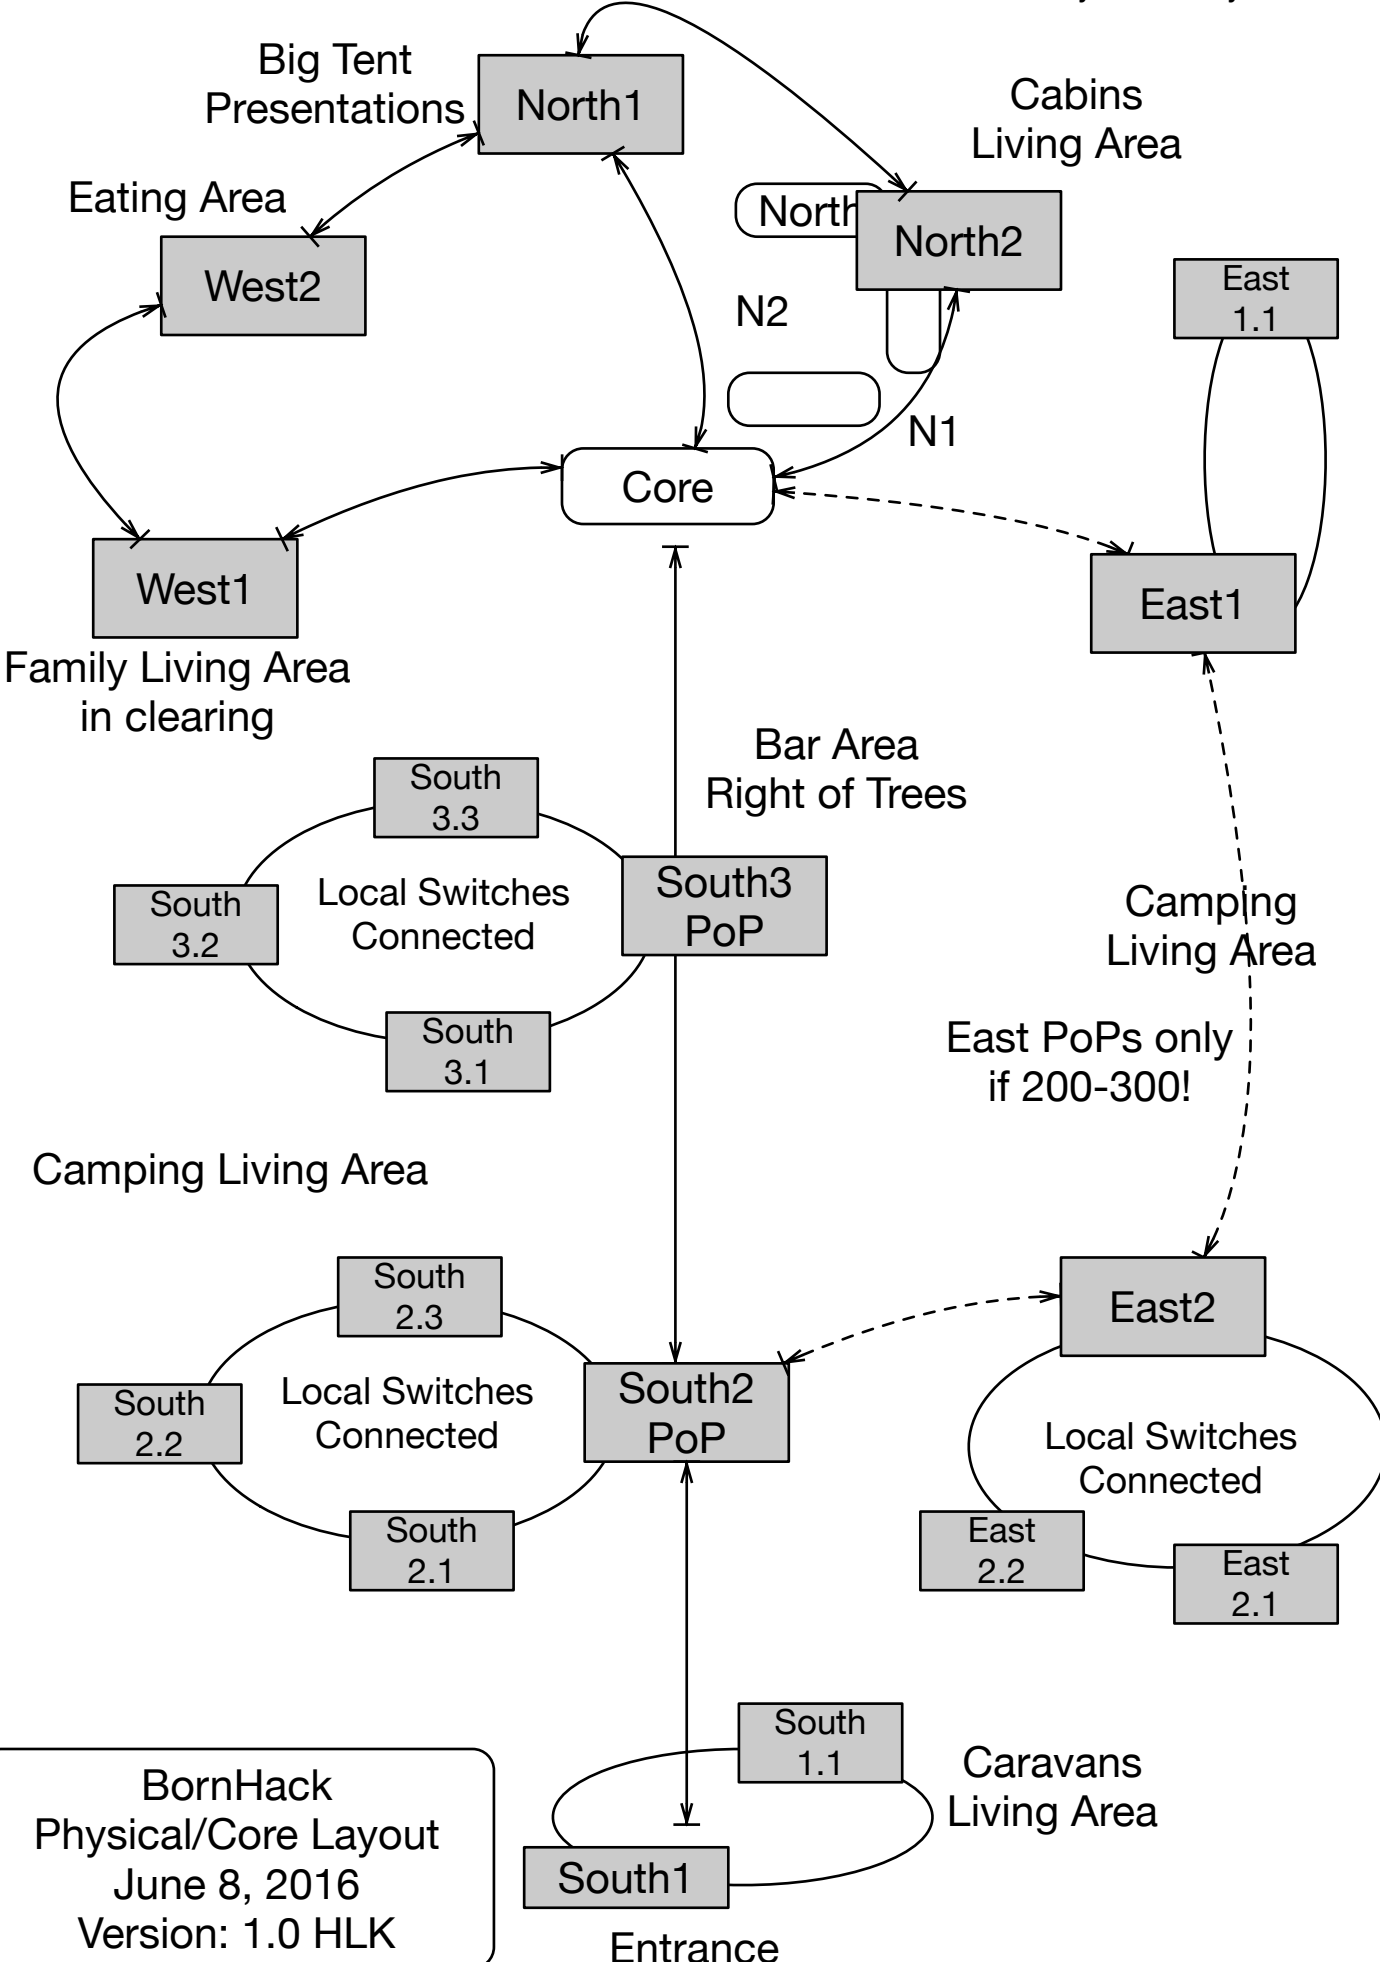

NOTE: Sites NOT fully decided yet

BornHack
 Physical/Core Layout
 June 8, 2016
 Version: 1.0 HLK